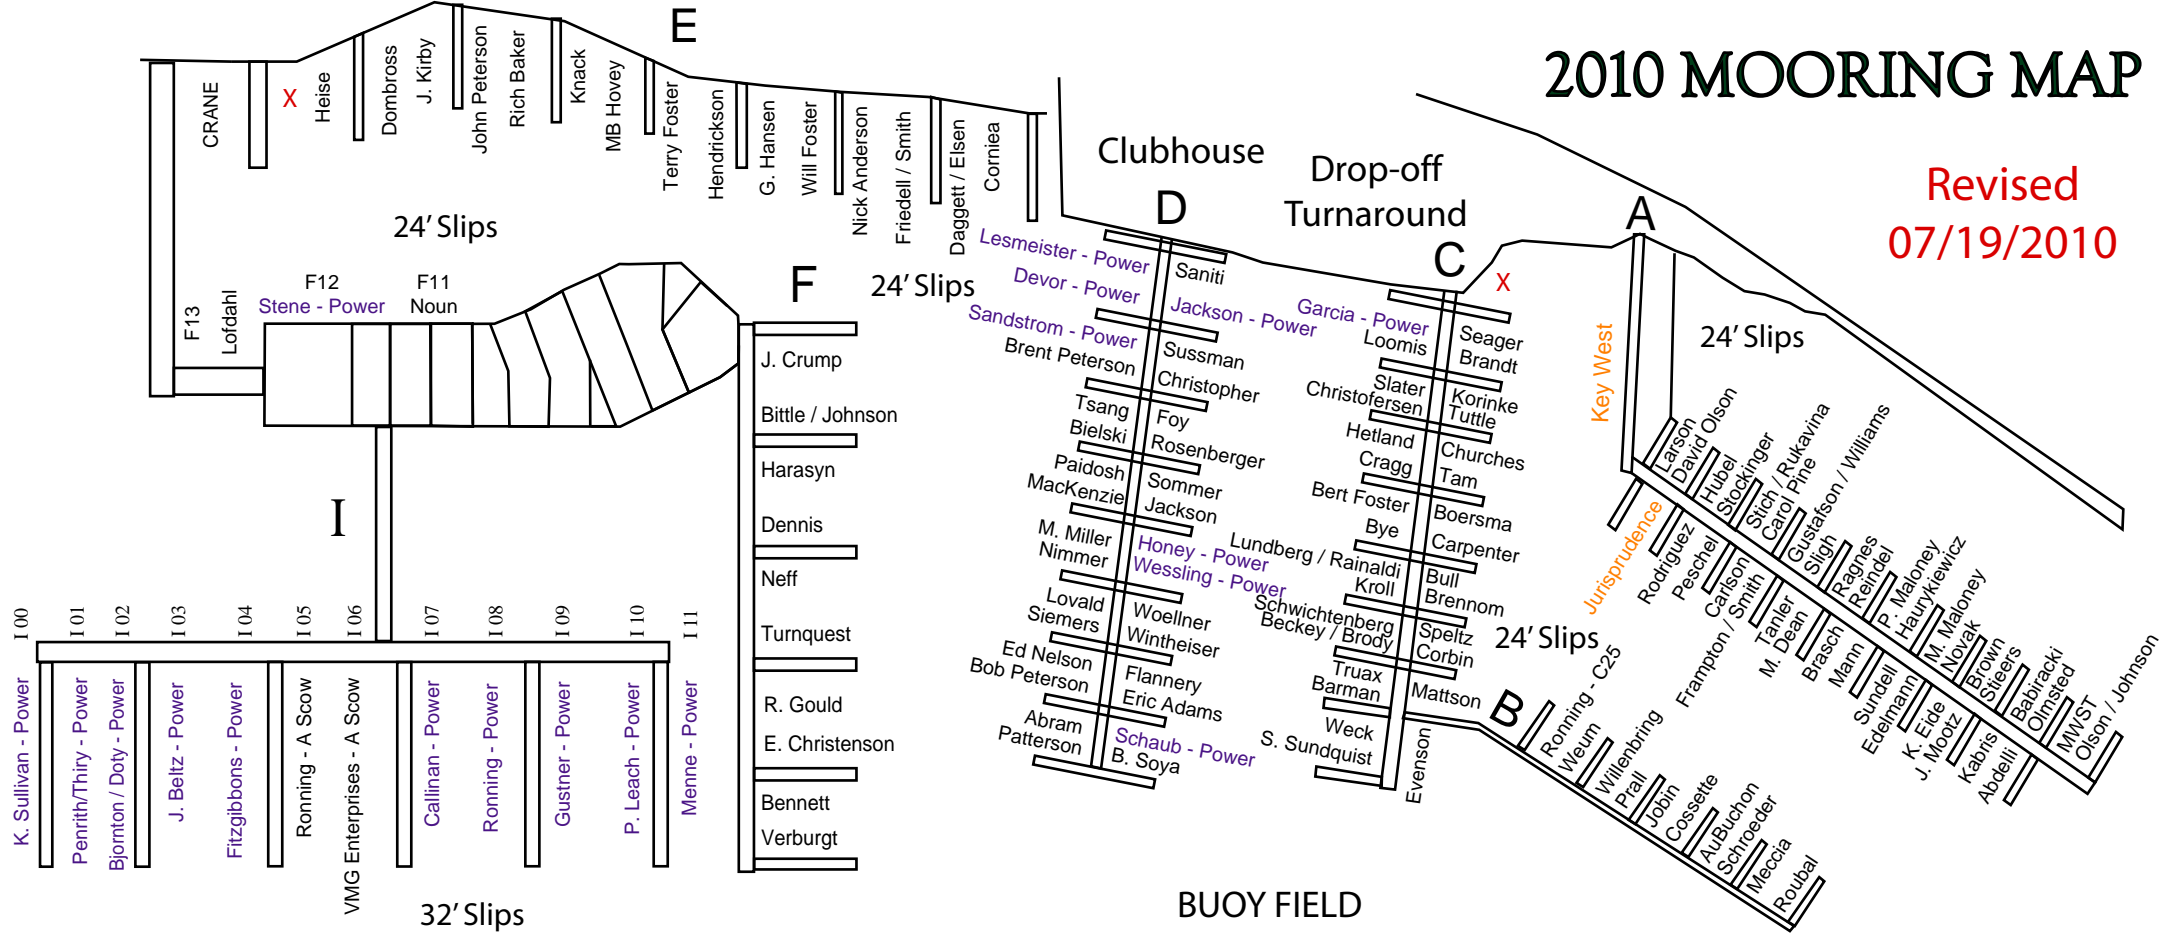

Wayzata Yacht Club

West Parking Lot

Wayzata Community Sailing Center

DOCKS

20' Slips

2010 MOORING MAP

Revised
07/19/2010

BUOY FIELD

- ① C. Mielke
- ② Van Neste
- ③ Noreen
- ④ Kochendorfer
- ⑤ WCSC - J/22
- ⑥ Wolfe
- ⑦ WCSC - J/22
- ⑧ Schaefer
- ⑨ WCSC - J/22
- ⑩ Jacobson
- ⑪ Dan Winderl
- ⑫ J. Enoksen
- ⑬ WCSC - Sonar
- ⑭ Wilderson
- ⑮ Fossen
- ⑯ Green
- ⑰ McHenry
- ⑱ Palm
- ⑲ Worthley